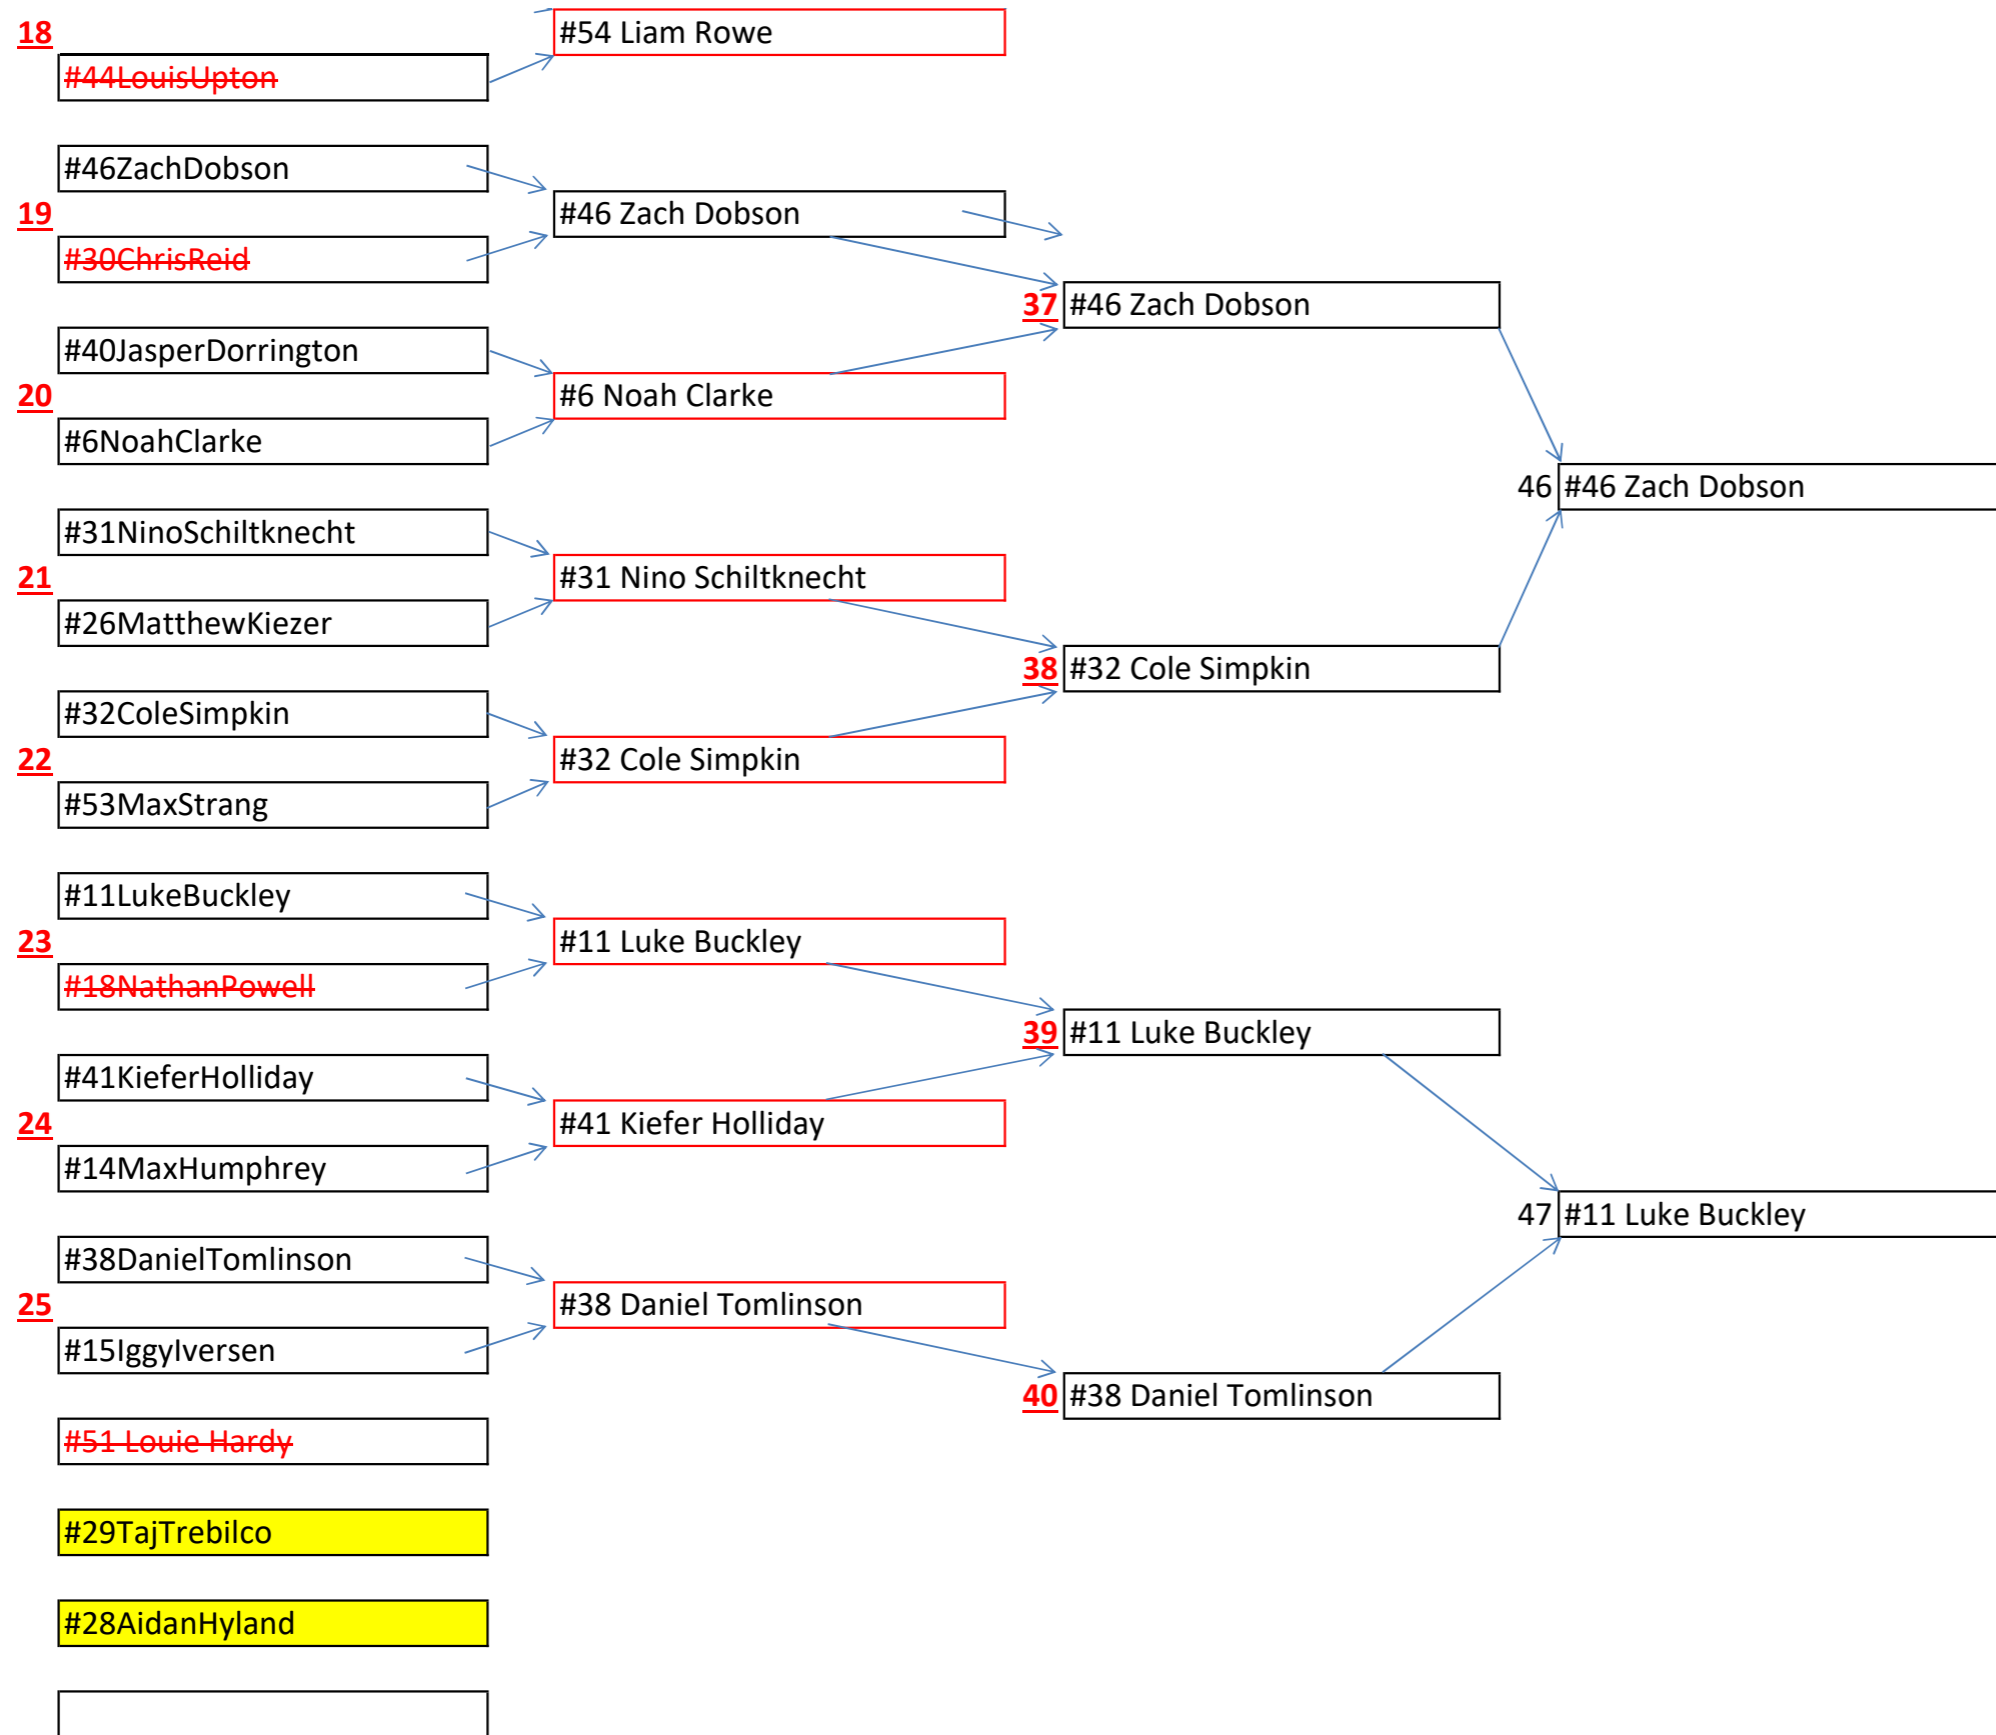

Name	Time
#46 Zach Dobson	16.09
#35 Jackson Peak	16.47
#9 Edward Smit	17.18
#11 Luke Buckley	17.48
#48 Lucas Colman	17.82
#19 Luke Bachman	17.93
#4 Nikes Matiatos	17.95

**Round 4-Finals**

#19 Luke Bachman	
6 v 5	1st= Zach Dobson
#48 Lucas Colman	2nd= Jackson Peak
	3rd= Edward Smit
#11 Luke Buckley	4th= Luke Buckley
4 v 3	5th= Luke Bachman
#9 Edward Smit	6th= Lucas Colman
	7th= Nikes Matiatos
#35 Jackson Peak	
2 v 1	
#46 Zach Dobson	