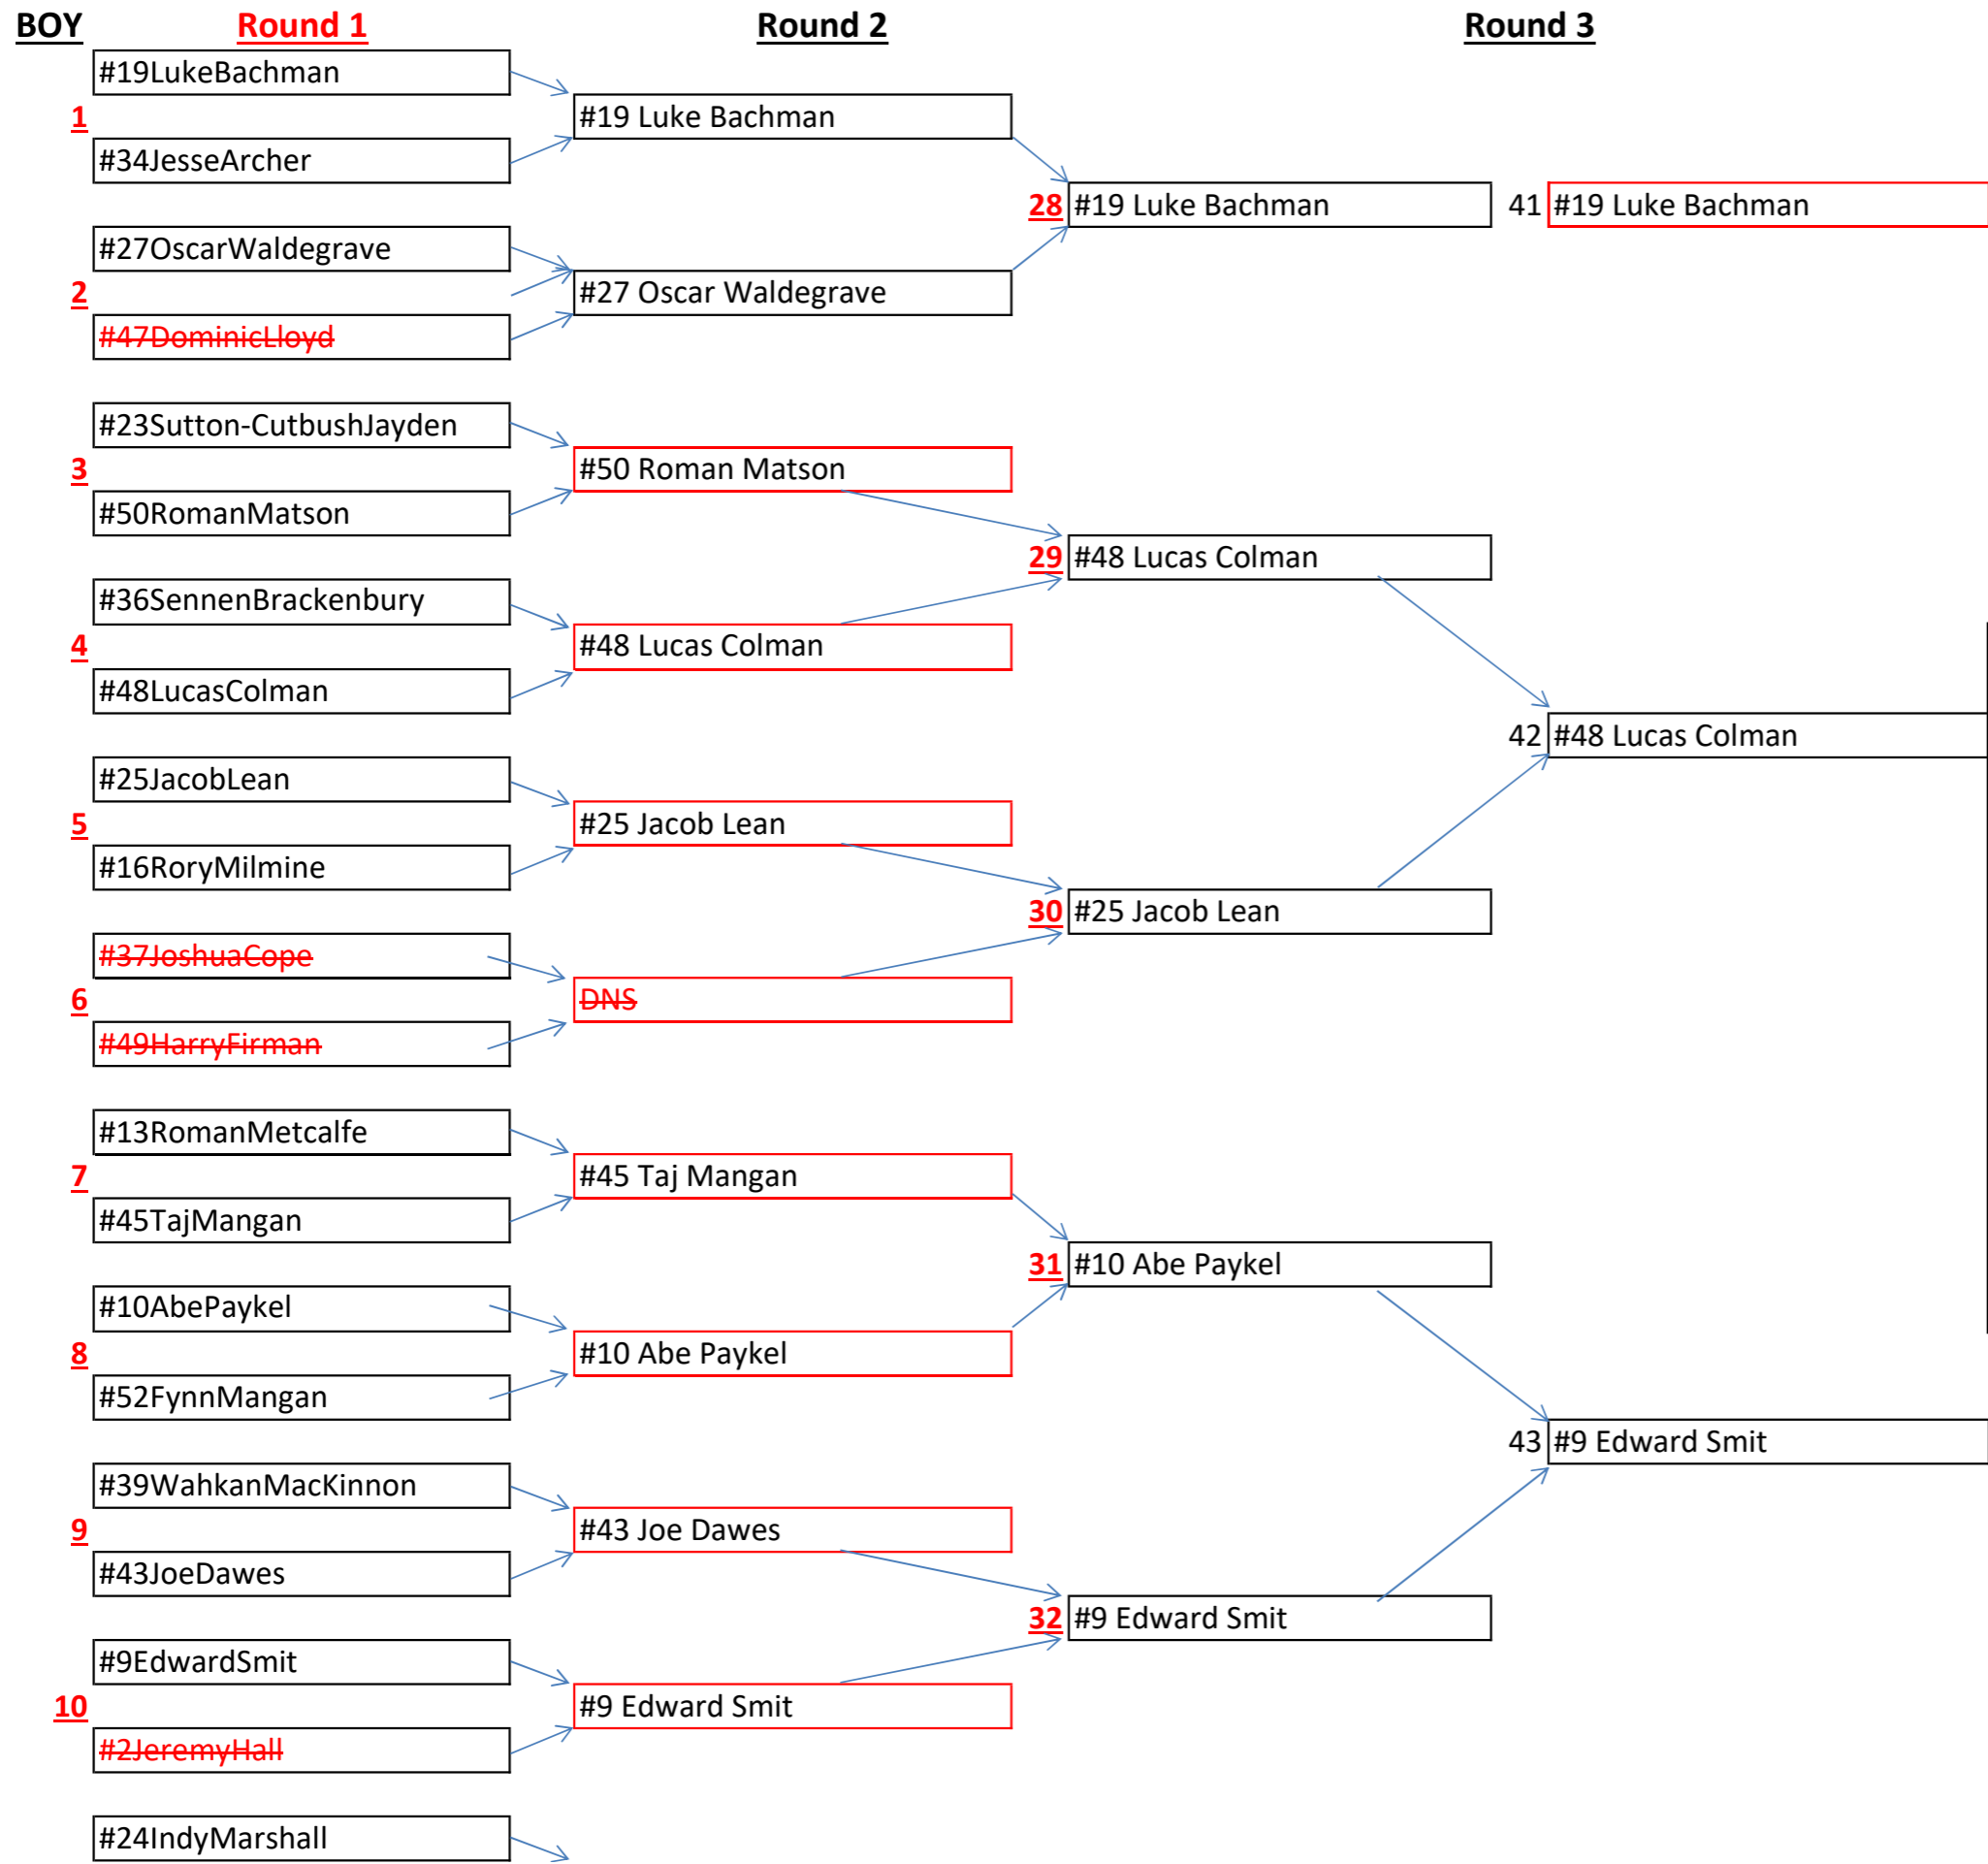

Name	Time
#46 Zach Dobson	16.09
#35 Jackson Peak	16.47
#9 Edward Smit	17.18
#11 Luke Buckley	17.48
#48 Lucas Colman	17.82
#19 Luke Bachman	17.93
#4 Nikes Matiatos	17.95

**Round 4-Finals**

#19 Luke Bachman	
6 v 5	1st= Zach Dobson
#48 Lucas Colman	2nd= Jackson Peak
	3rd= Edward Smit
#11 Luke Buckley	4th= Luke Buckley
4 v 3	5th= Luke Bachman
#9 Edward Smit	6th= Lucas Colman
	7th= Nikes Matiatos
#35 Jackson Peak	
2 v 1	
#46 Zach Dobson	