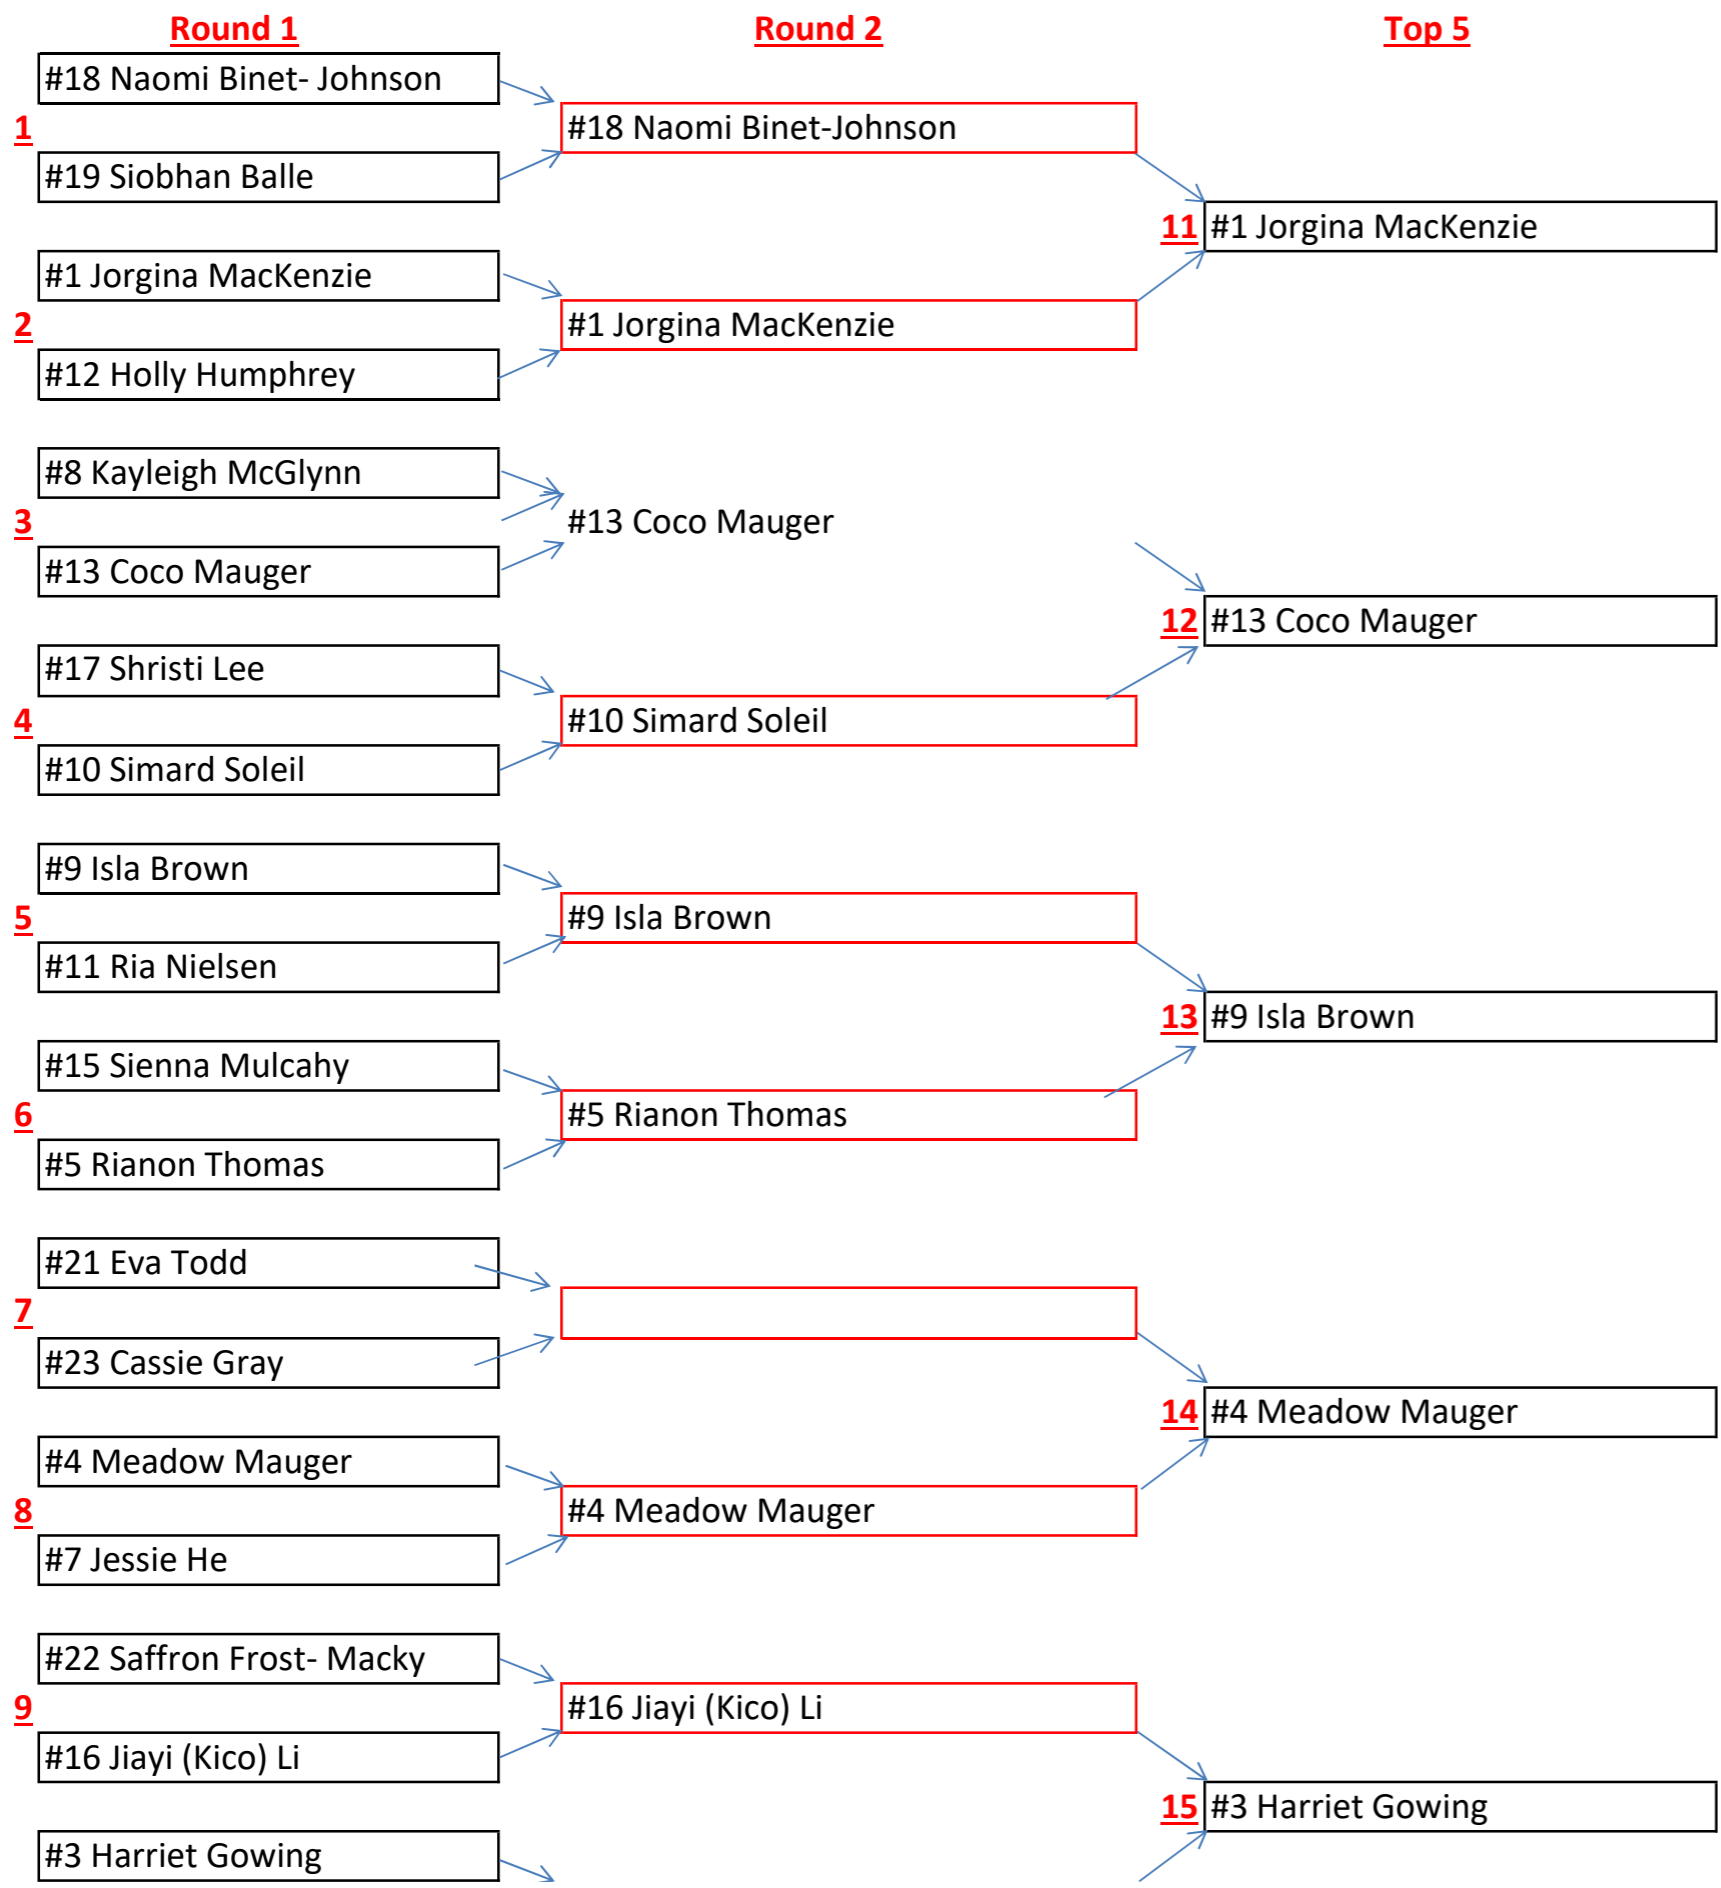

GIRLS DUAL

Round 3- Top 5 times

Name	Times
#1 Jorgina MacKenzie	18.24
#13 Coco Mauger	18.02
#9 Isla Brown	17.81
#4 Meadow Mauger	18.85
#3 Harriet Gowing	17.67

Round 4- Finals	
	Placings
	1st #3 Harriet Gowing
4th #1 Jorgina	
V	2nd #9 Isla Brown
3rd #13 Coco	
	3rd #13 Coco Mauger
2nd #9 Isla	4th #1 Jorgina MacKenzie
V	
1st #3 Harriet	5th #4 Meadow Mauger