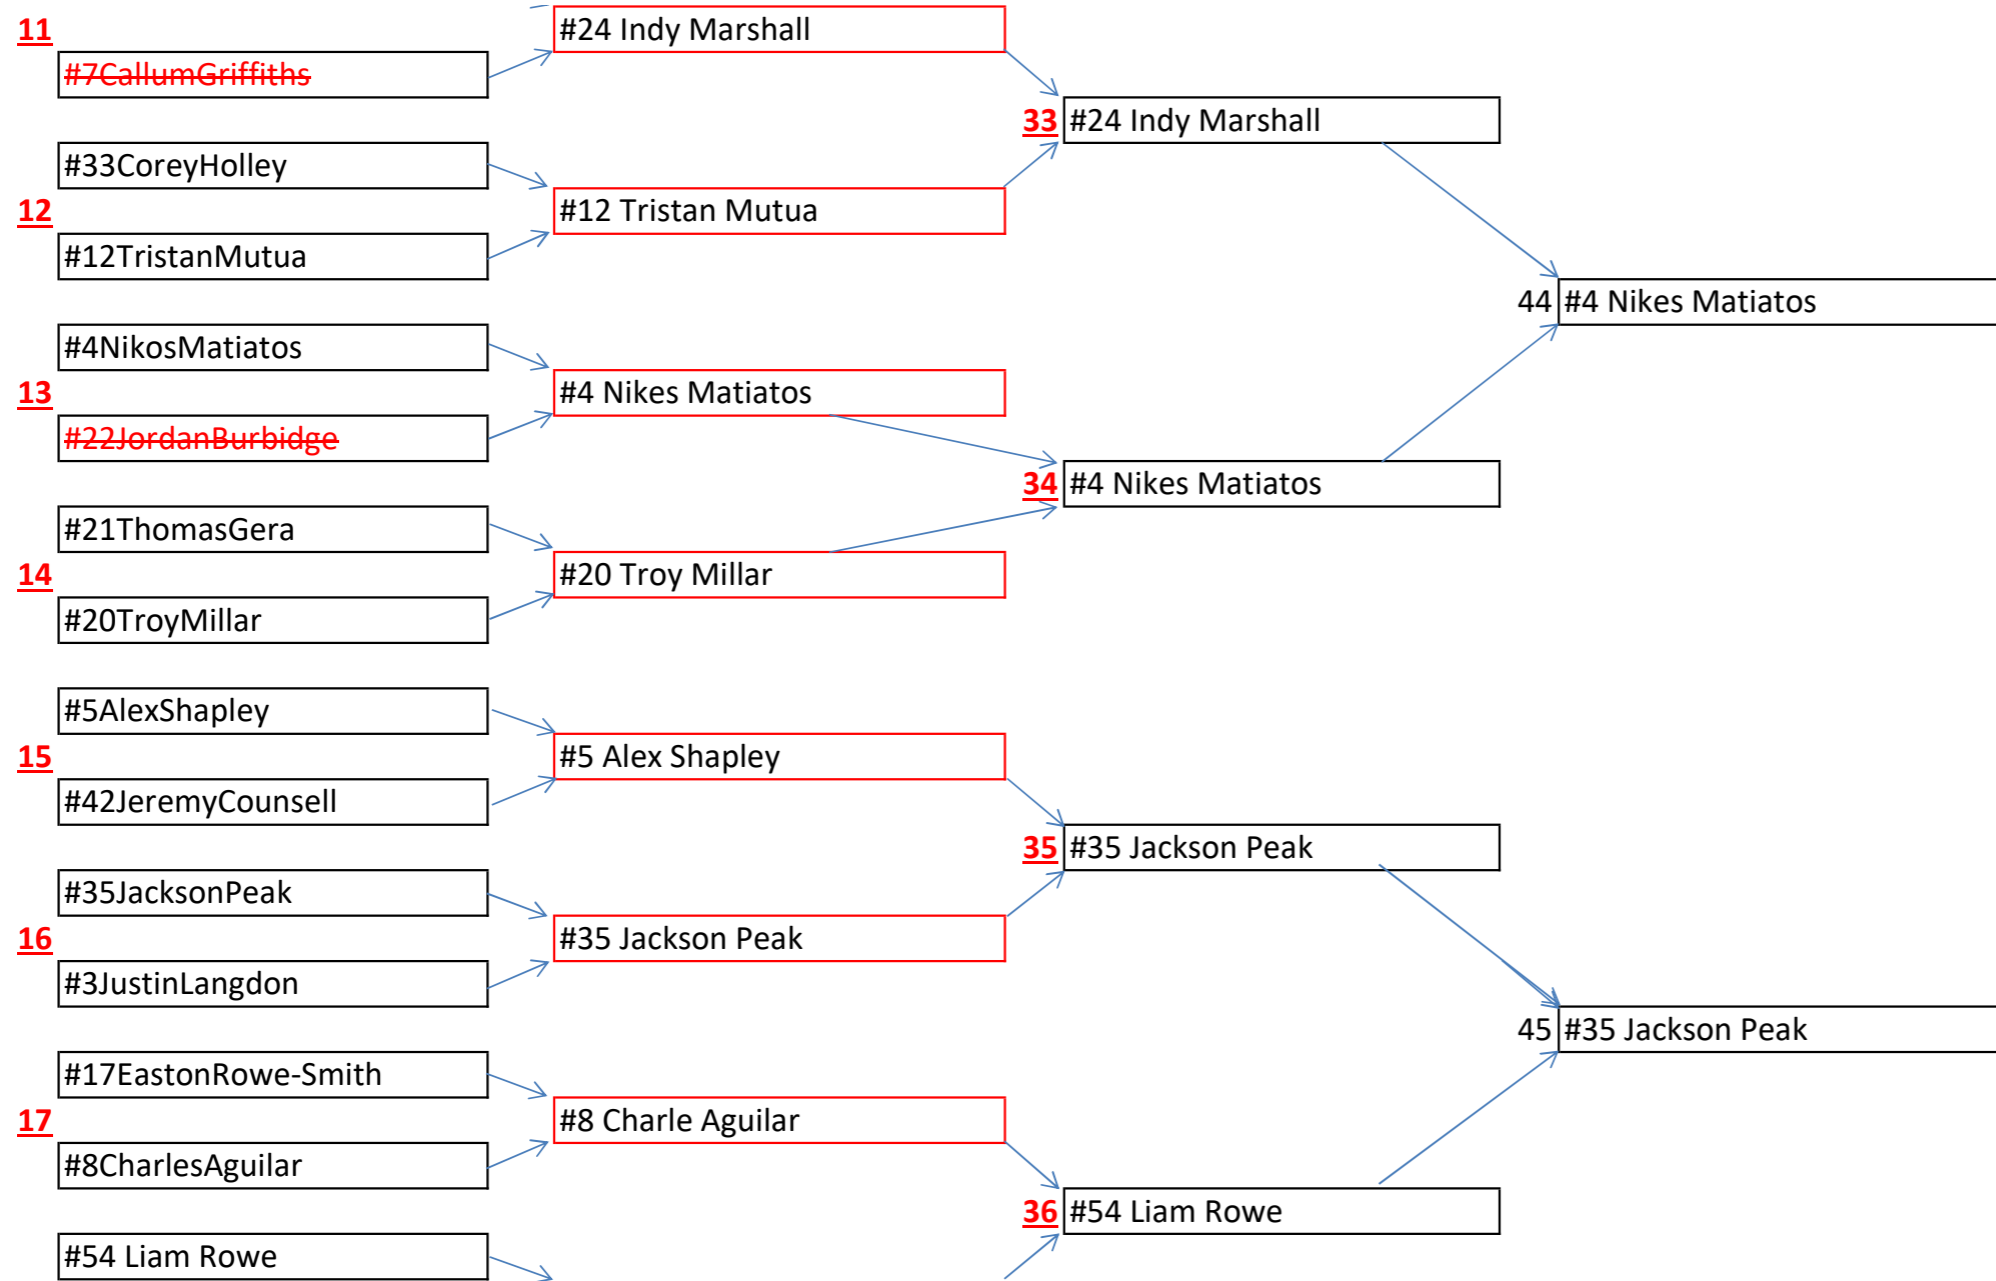

Name	Time
#46 Zach Dobson	16.09
#35 Jackson Peak	16.47
#9 Edward Smit	17.18
#11 Luke Buckley	17.48
#48 Lucas Colman	17.82
#19 Luke Bachman	17.93
#4 Nikes Matiatos	17.95

**Round 4-Finals**

#19 Luke Bachman	
6 v 5	1st= Zach Dobson
#48 Lucas Colman	2nd= Jackson Peak
	3rd= Edward Smit
#11 Luke Buckley	4th= Luke Buckley
4 v 3	5th= Luke Bachman
#9 Edward Smit	6th= Lucas Colman
	7th= Nikes Matiatos
#35 Jackson Peak	
2 v 1	
#46 Zach Dobson	