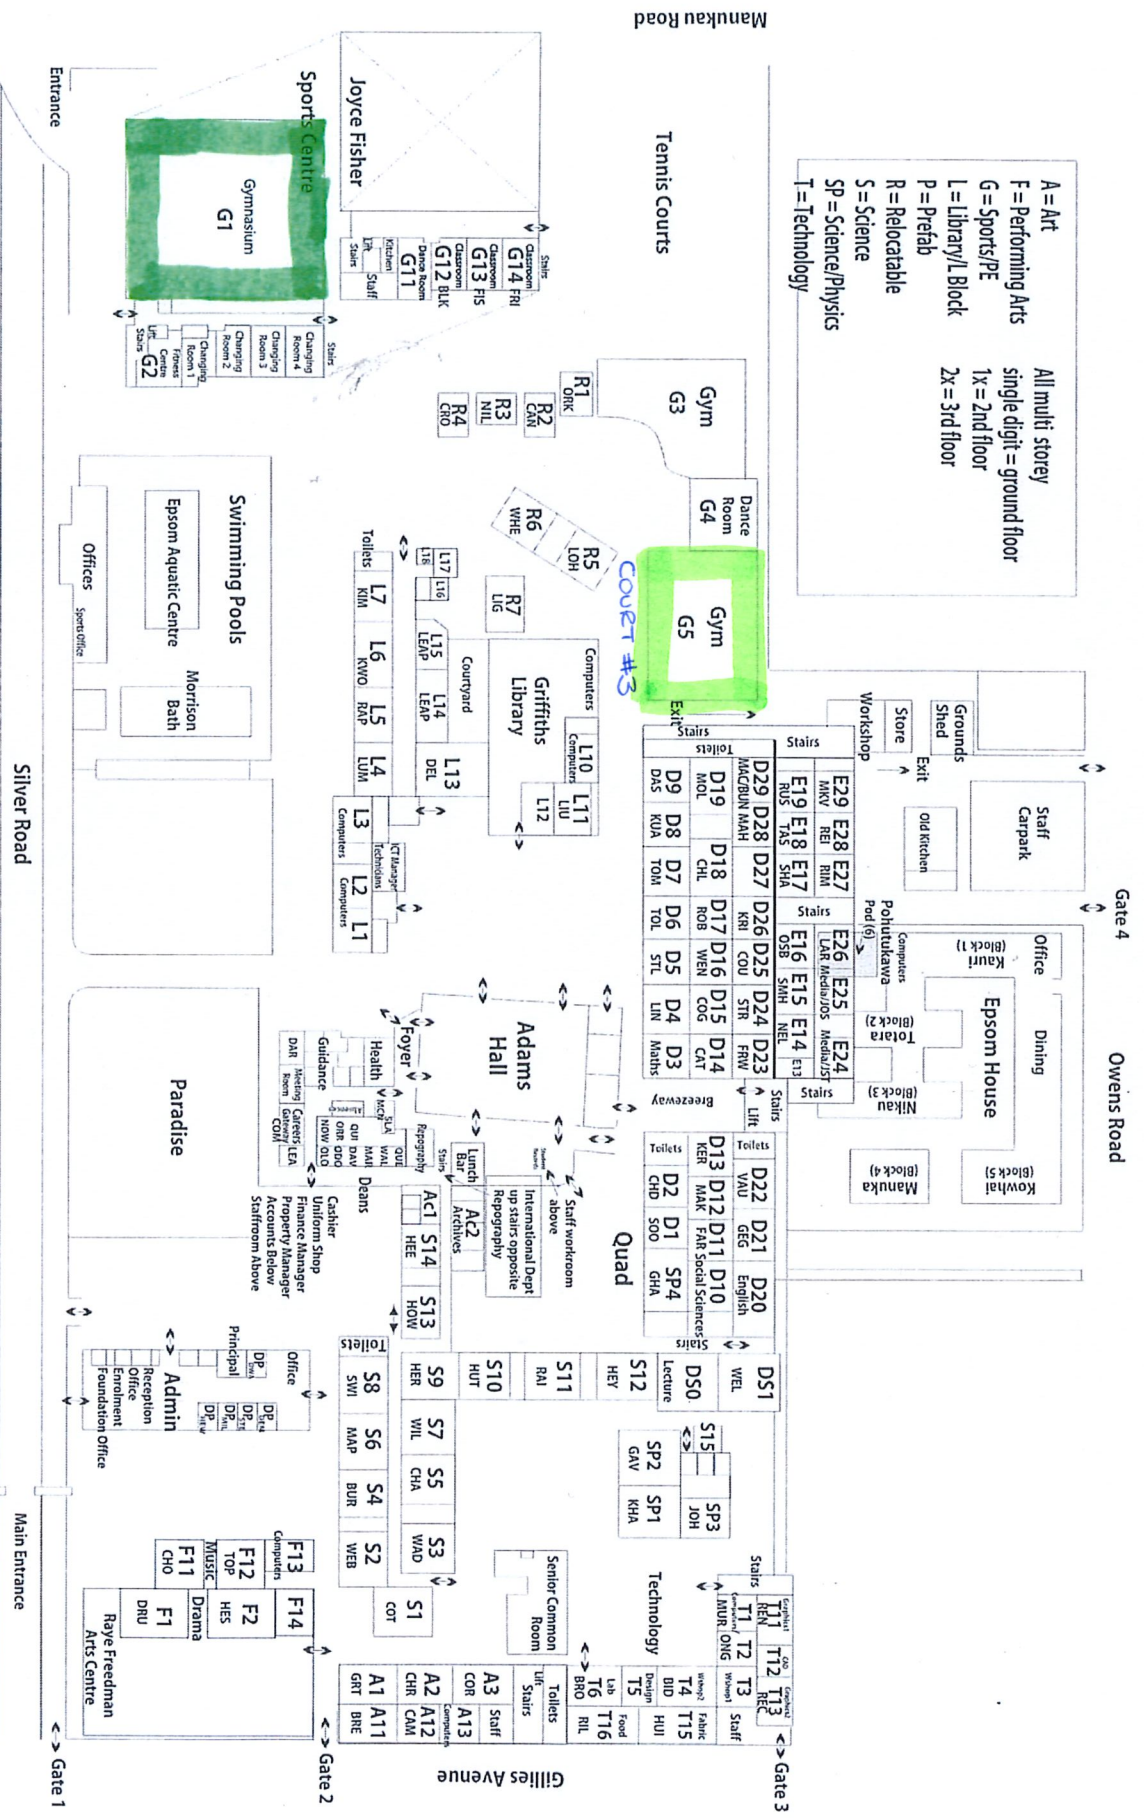

A = Art
 F = Performing Arts
 G = Sports/PE
 L = Library/L Block
 P = Prefab
 R = Relocatable
 S = Science
 SP = Science/Physics
 T = Technology

All multi storey
 single digit = ground floor
 1x = 2nd floor
 2x = 3rd floor

EPSOM GIRLS GRAMMAR SCHOOL 2018

- P2 P1
- PET
- P9 P7 P5 P3
- TOR MPH CLK SGO
- Languages
- P10 P8 P6 P4
- LIS BLA JNC WRI

100 Gillies Ave
Caretakeer's House